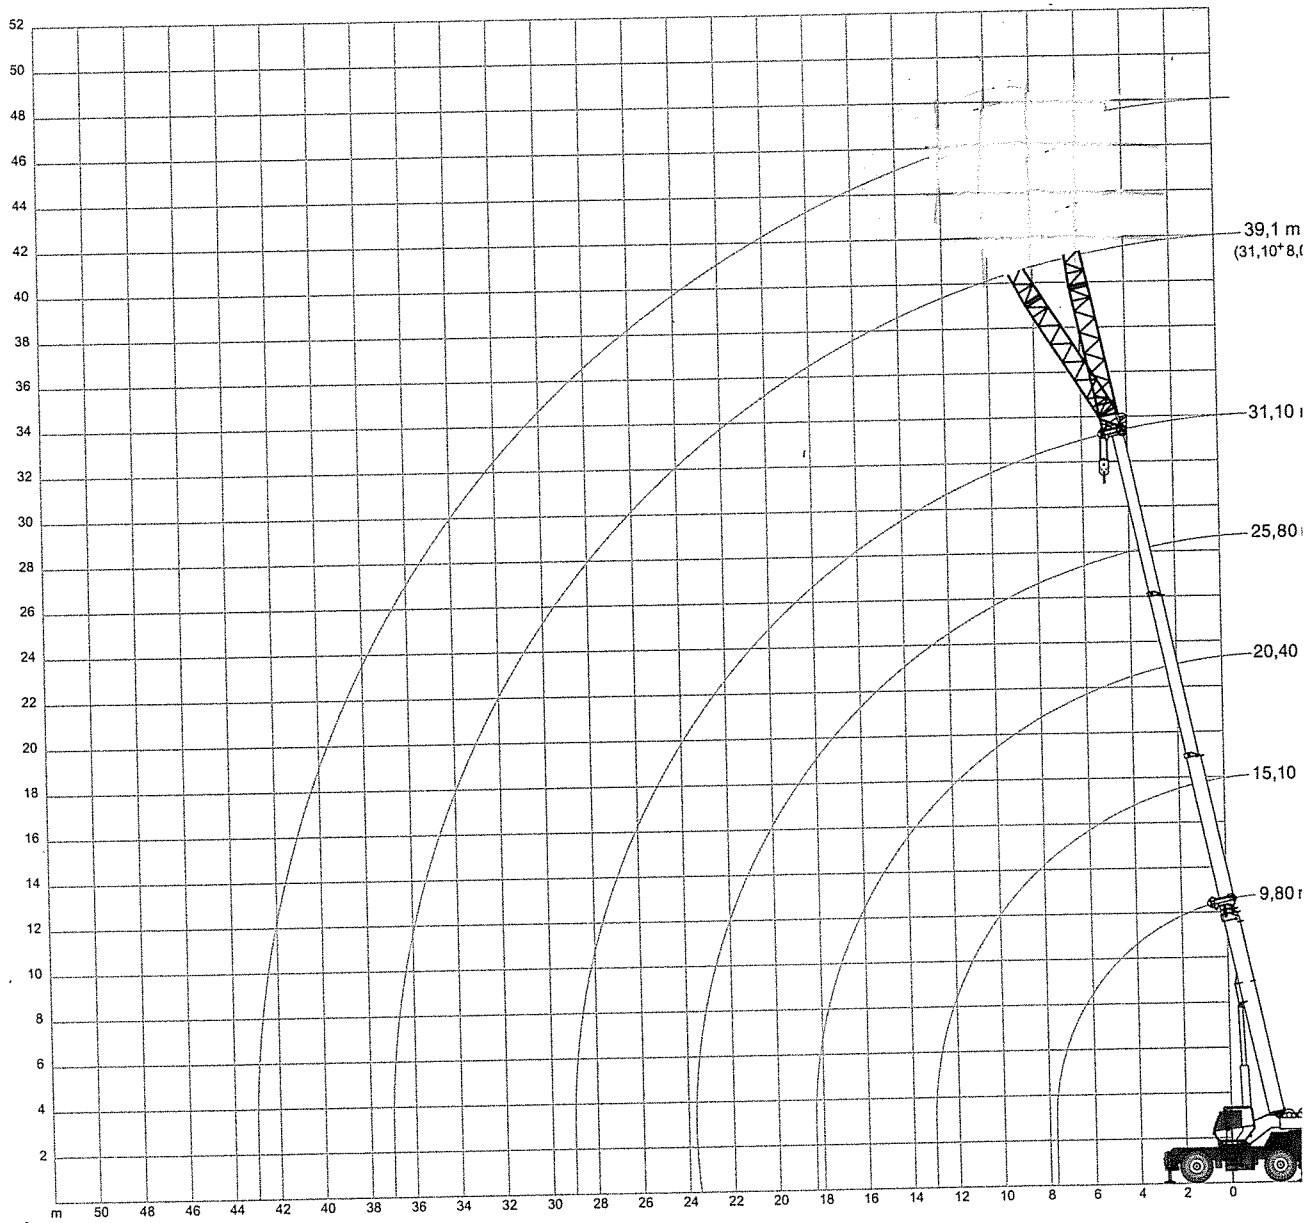

RANGE GRAPH

RT 45

DIAGRAMME DE CHARGE · ARBEITSBEREICH · CAMPO DI PORTATA ·
DIAGRAMA DE CARGA · GRÁFICO DE ALCANCE ·
ДИАГРАММА РАБОЧЕЙ ЗОНЫ