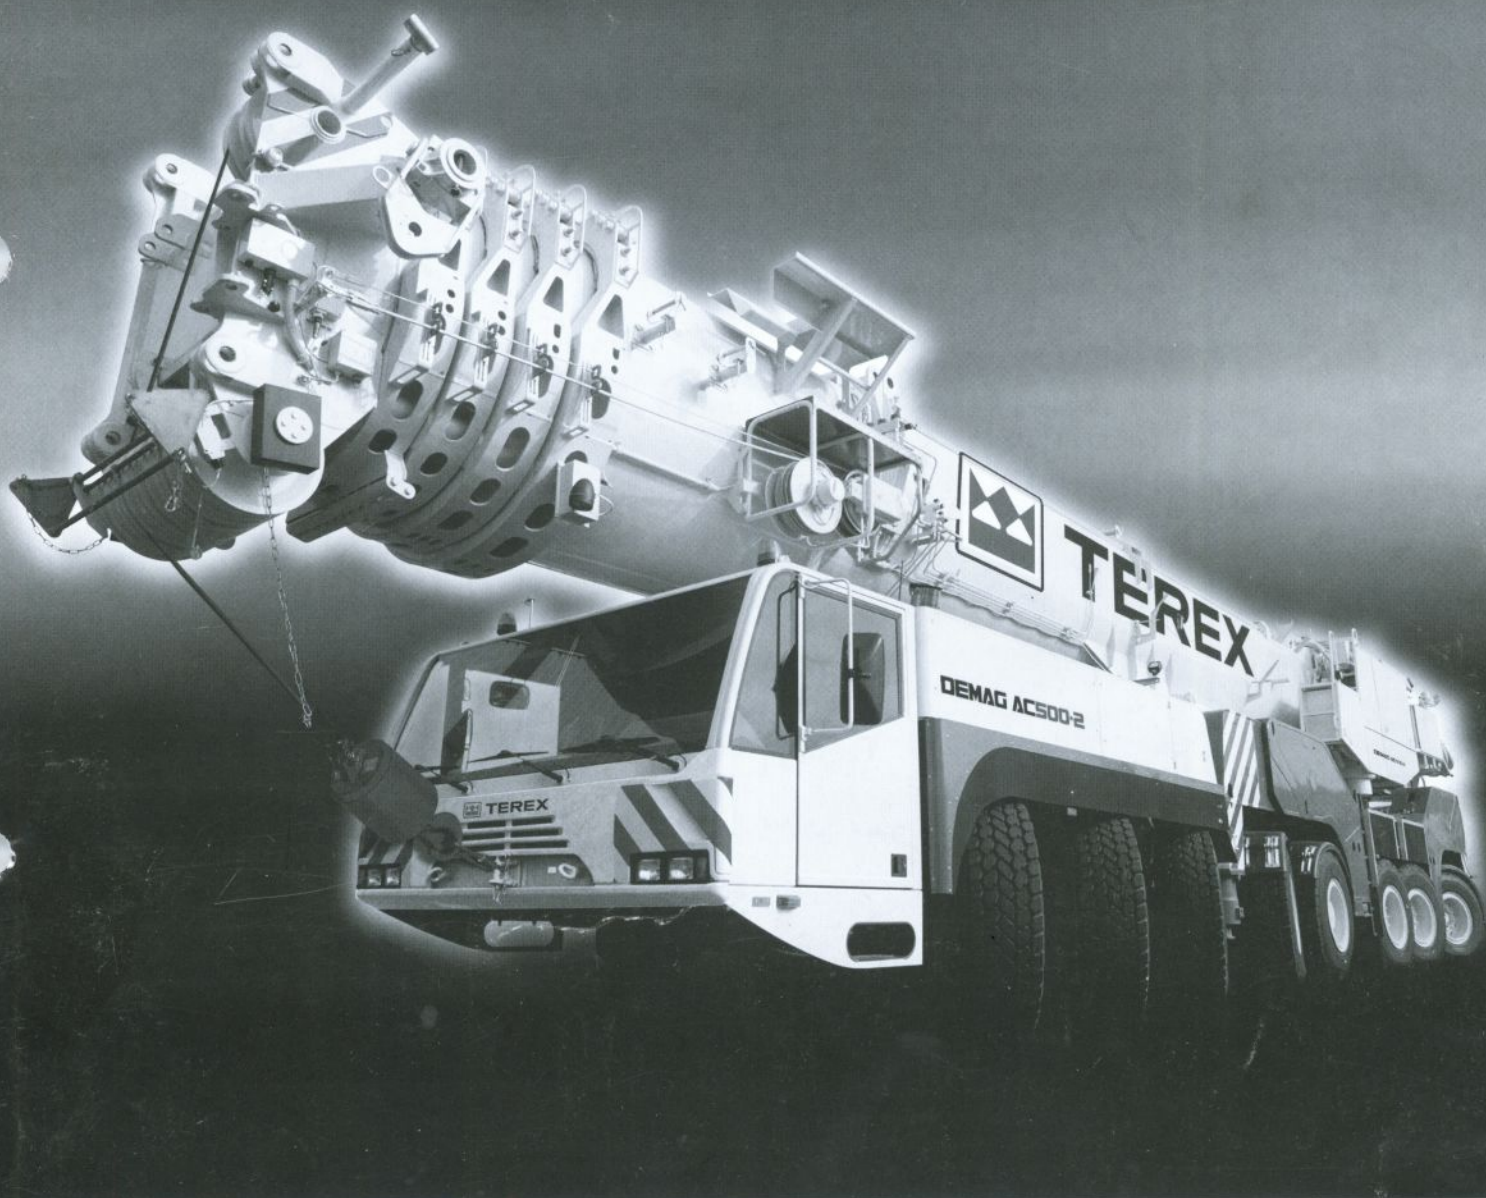

DEMAG AC500-2 | All Terrain Crane 500 t Lifting Capacity

DEMAG AC500-2

ALL TERRAIN CRANE